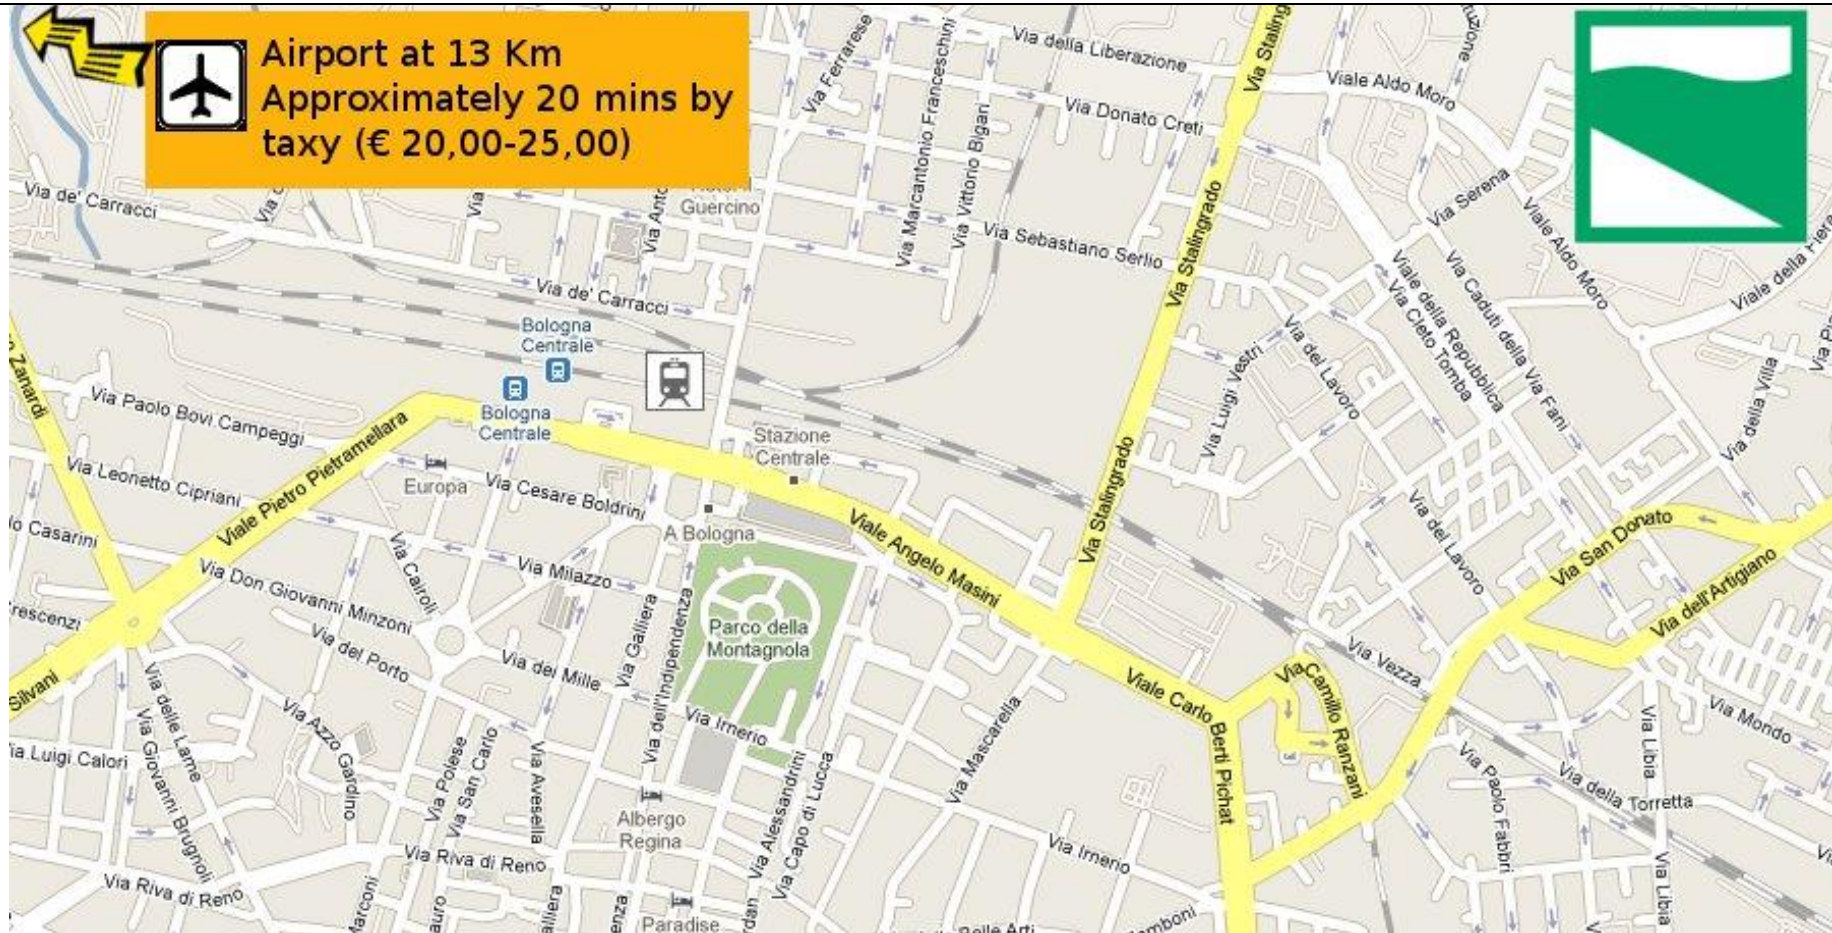

Maps & Informations

Bologna Centrale

- [Taxi](#) on Piazza Medaglie d'oro (phone +39 051 372727)
- Bus 35
 - Direction: Facoltà di agraria direction,
 - Stop: Aldo Moro
- Bus 38
 - Direction and stop: fiera district

Guglielmo Marconi Airport

- [Taxi](#) at the exit (phone +39 051 372727)
- Bus [Aerobus - BLQ](#) from airport to the railway station
- Time: Approximately 20-25 minutes by taxi, 40 mins by bus.
- Costs: Approximately € 20,00/25,00 by taxi, €5,00 by [Aerobus - BLQ](#)